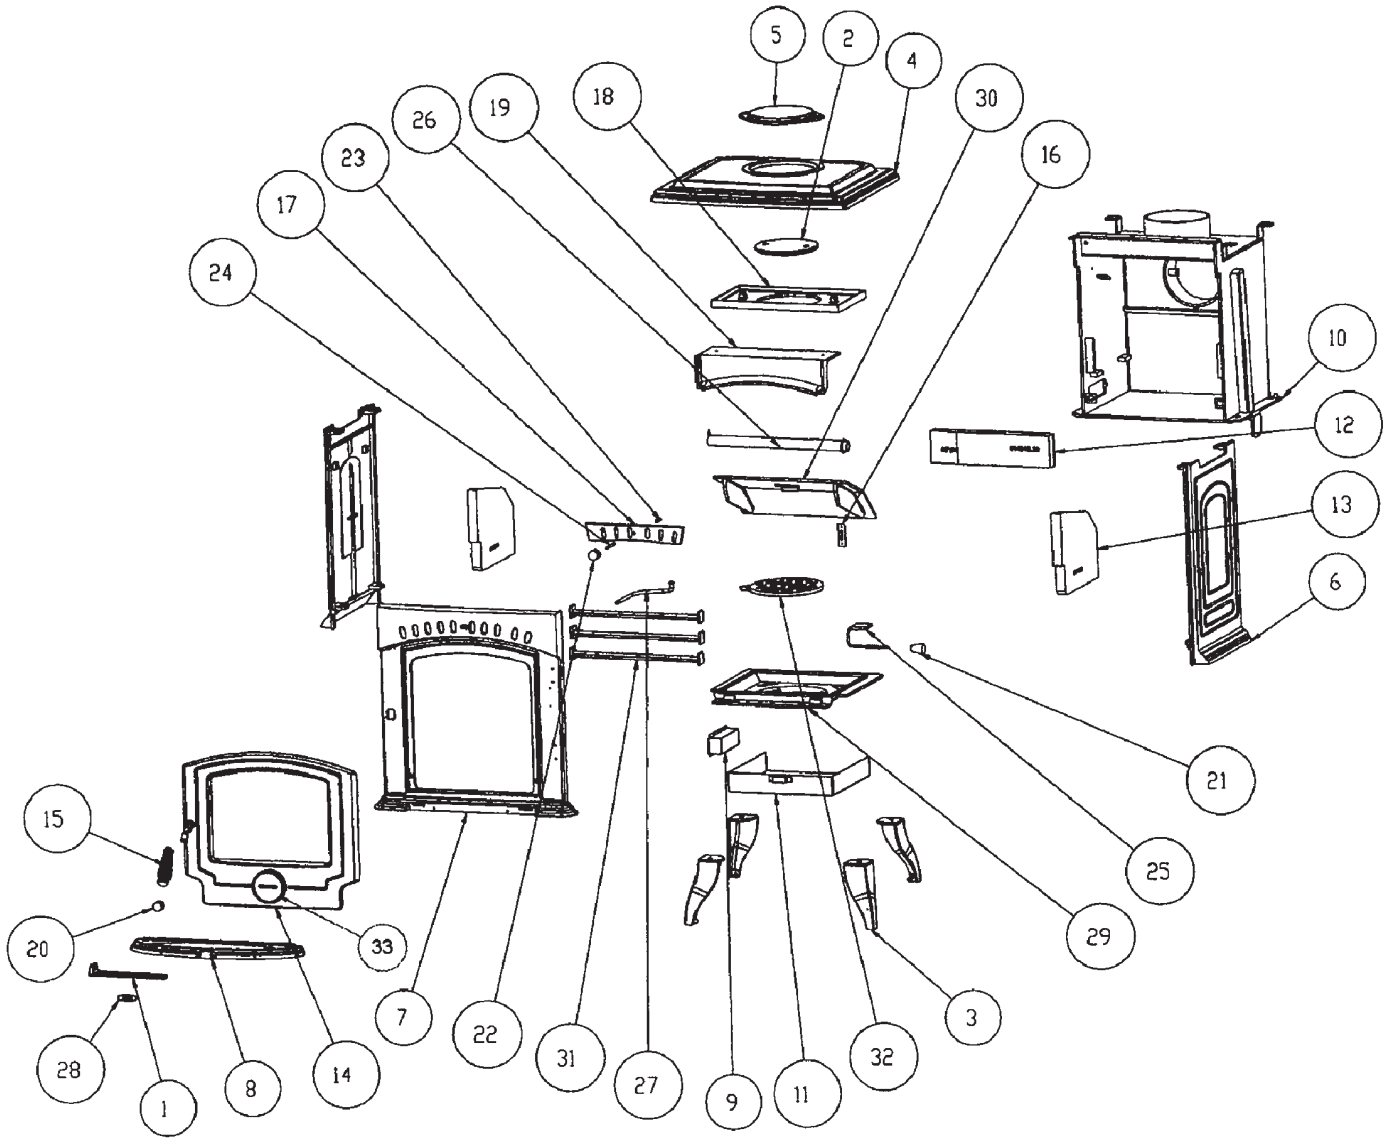

**AGA MUCH WENLOCK
SOLID FUEL STOVE
(NON-BOILER)**

***SPARE PARTS
MANUAL***

**AGA MUCH WENLOCK STOVE (SOLID FUEL) NON-BOILER STOVE
JUNE 2010**

ITEM No.	CAT No.	STANLEY ITEM No.	DESCRIPTION	PRODUCT CODE
1	C1871	B00009CXX	ASHPAN LIFTING TOOL	FS4M997278
2		B00064AXX	FLUE BLANKING PLATE	FS4M997287
3		B00077AXX	LEG (LONG) ERIN/ASH/TARA/TRINIT	FS4M997288
4		B00209ASE	HOB - SENO	FS4M997289
4A	C2020	B00209ASE	HOB - MAJ BROWN	FS4M997993
5		B00210AXX	HOB BLANKING PLATE	FS4M997290
6		B00211BXX	PANELS SIDE TARA	FS4M997291
7		B00257GXX	PANEL FRONT TARA	FS4M997292
8	C1955	B00537AXX	ASHTRAY	FS4M997293
9		F00223BXX	PULL ROD BOX	FS4M997294
10		F00238CXX	TARA SF DRY SHELL	FS4M997295
11	C1878	F00835AXX	ASHPAN	FS4M997222
12		H00030AXX	BRICK BASE	FS4M997223
13		H00070AXX	TARA SF NB SIDE BRICK	FS4M997224
14	C2032	L00447AEN	SENO DOOR ASSEMBLY	FS4M996030
14A		B00258AXX	DOOR	FS4M997297
14B		T00009AXX	MUCH WENLOCK GLASS	FS4M997234
14C		V00023AXX	LATCH DOOR	FS4M997235
14D		U00010AXX	HINGES 2"	FS4M997274
14E		F00003AXX	CLIPS DOOR GLASS	FS4M997205
14F		V00022BXX	AXLE DOOR HANDLE	FS4M997298
14G		V00703AXX	SPINDLE - M8 x 37	FS4M997272
15	C1842	L00445AXX	DOOR HANDLE ASSEMBLY	FA4M997192
16		N00234BXX	SERIAL NUMBER PLATE	FS4M997271
17		Q00247AXX	SECONDARY AIR WASH SHUTTER	FS4M997303
18		Q00250AXX	PROTECTION PLATE	FS4M997226
19		Q00564AXX	AIR WASH PLATE	FS4M997299
20		U00001AXX	GRATE CONTROL KNOB	FS4M997199
21		U00018AXX	KNOB ASH DUMP BLACK	FS4M997227
22		U00077AXX	KNOB AIR WASH SHUTTER	FS4M997228
23		V00151AXX	SPRING	FS4M997300
24		V00158AXX	SHAFT AIR WASH SHUTTER	FS4M997301
25		V00161AXX	SECONDARY AIR DAMPER	FS4M997229
26		V00162AXX	SECONDARY AIR TUBE	FS4M997230
27		V00393AXX	PULL ROD	FS4M997302
28	C1837	V00671AXX	AGA BADGE	FS4M997194
29	C1880	Z00016BXX	FIRE BOX INSERT	FS4M997231
30		Z00019BXX	FLUE CLEANING PLATE	FS4M997232
31		Z00020AXX	TARA FIRE FENCE	FS4M997264
32		Z00025BXX	GRATE	FS4M997201
33	C1835	V00670AXX	SPIN VALVE	FS4M997263